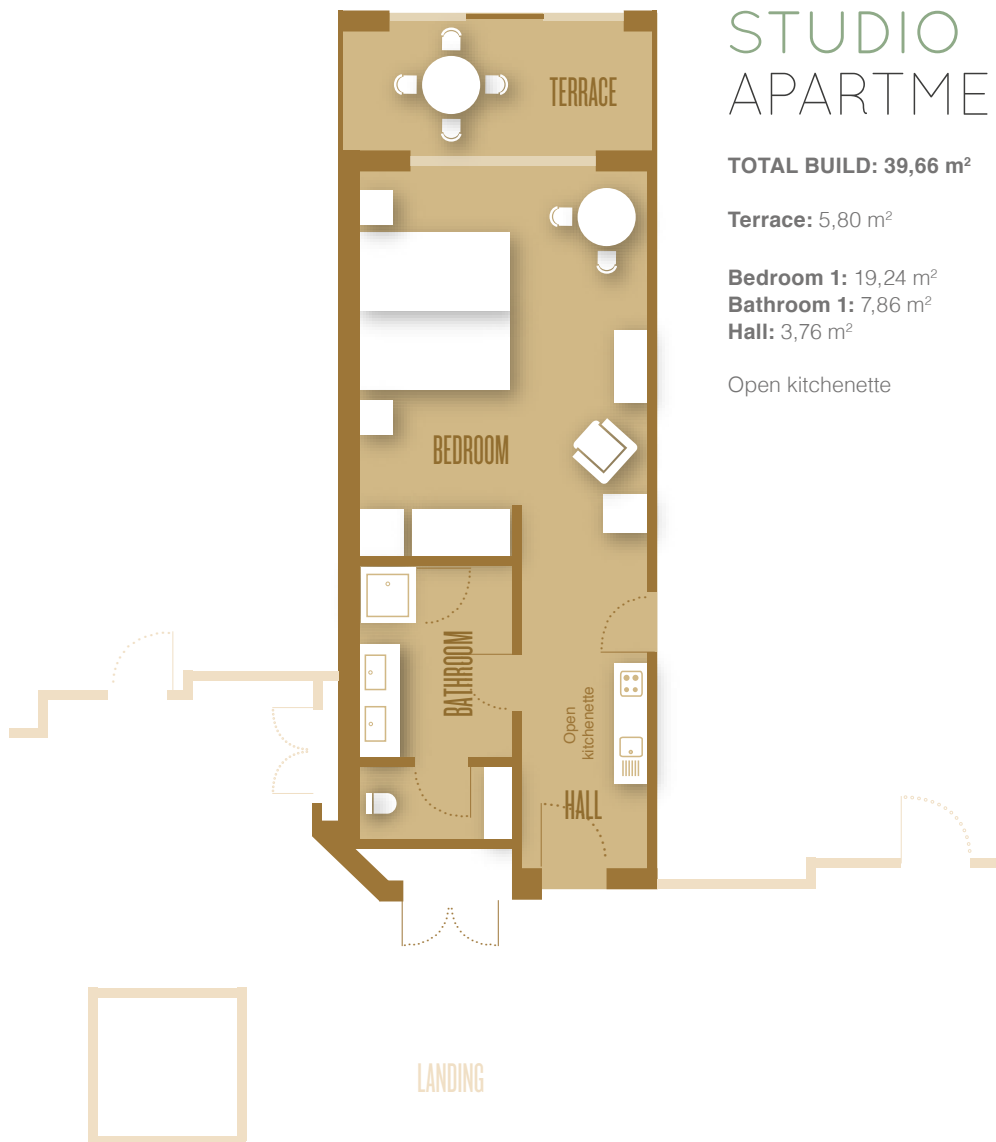

LAS LOMAS VILLAGE

ENJOY AND INVEST

STUDIO APARTMENT

TOTAL BUILD: 39,66 m²

Terrace: 5,80 m²

Bedroom 1: 19,24 m²

Bathroom 1: 7,86 m²

Hall: 3,76 m²

Open kitchenette